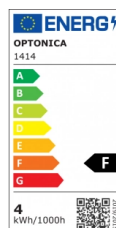

OPTONICA

LED Крушка C35 E14 Candle 4W

Мощност

- 4W

Цвят на

светлината

Топла светлина

Stamps

Техническа Спецификация

Каталожен Номер	1414
Brand	Optonica
Product Code	SP4-A4
Socket	E14
Power	4W
Energy Consumption	4 kWh/1000h
Input voltage	AC220-240V
Flux	400 lm
FLUX per watt	100lm/W
IP	20
Correlated Color Temperature	2700K
Light Color	Топла светлина
Wattage Equivalent	27W
EAN Code	3800156614147
Energy Efficiency Label	F
Beam angle	300°

On/Off Cycles	25 000x
Instant On	0.1s
Material	Glass
Temperature	-20°C / +40°C
Ra ≥	80
Life span	25 000 Hours
Color Code	828
Lumen maintenance at end of service life	70%
Size of product	35x120 mm
Size of package	35x130 mm
Items per pack	1
Items per box	100
Frequency	50/60Hz
Gross weight	0,020 kg
Net weight	0,010 kg
Warranty	2 Years