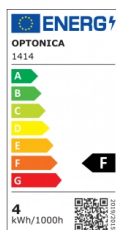

OPTONICA

LED Крушка C35 E14 Candle 4W

Мощност

- 4W

Цвят на светлината

Топла светлина

Stamps

Техническа Спецификация

Каталожен Номер	1414
Brand	Optonica
Product Code	SP4-A4
Socket	E14
Power	4W
Energy Consumption	4 kWh/1000h
Input voltage	AC220-240V
Flux	400 lm
FLUX per watt	100lm/W
IP	20
Correlated Color Temperature	2700K
Light Color	Топла светлина
Wattage Equivalent	27W
EAN Code	3800156614147
Energy Efficiency Label	F
Beam angle	300°

On/Off Cycles	25 000x
Instant On	0.1s
Material	Glass
Temperature	-20°C / +40°C
Ra ≥	80
Life span	25 000 Hours
Color Code	828
Lumen maintenance at end of service life	70%
Size of product	35x120 mm
Size of package	35x130 mm
Items per pack	1
Items per box	100
Frequency	50/60Hz
Gross weight	0,020 kg
Net weight	0,010 kg
Warranty	2 Years