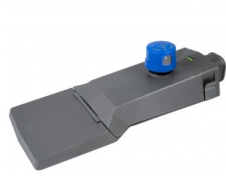

OPTONICA

LED Straßenlaterne Mit NEMA Buchse Und Fotokelle Bridgelux3030

Leistung **Lichtfarbe**

• 100W

Kaltweiß

Stamps

Technische Spezifikation

Katalognummer	9195
Brand	Optonica
Product Code	SL100-A4
Socket	NEMA
Power	100W
Energy Consumption	100 kWh/1000h
Input voltage	AC100-240V
Flux	13500 lm
FLUX per watt	135lm/W
IP	66
Dimmable	Yes
Correlated Color Temperature	6000K
Light Color	Kaltweiß
EAN Code	3800156691957

Energy Efficiency Label	D
Beam angle	120°
Hole Size	Ø65 mm
Power Factor	0.95
On/Off Cycles	35 000x
Instant On	0.1s
Material	Aluminium
Operating Frequency	50-60 Hz
Temperature	-20°C / +40°C
Ra ≥	70
Life span	50 000 Hours
Color Code	857
LED Type	Bridgelux
Lumen maintenance at end of service life	70%
Size of product	545x245x180 mm
Size of package	580x280x200 mm
Items per pack	1
Items per box	1