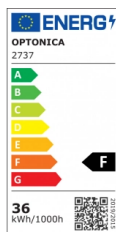

OPTONICA

LED Панел 62X62 36W С Драйвер 6 Бр. В Опаковка

Мощност

- 36W

Цвят на светлината

Бяла светлина

Stamps

Техническа Спецификация

Каталожен Номер	2737
Brand	Optonica
Product Code	DL36-A3
Power	36W
Energy Consumption	36 kWh/1000h
Input voltage	AC220-240V
Flux	3060 lm
FLUX per watt	85m/W
IP	20
Correlated Color Temperature	6000K
Light Color	Бяла светлина
Wattage Equivalent	204W
EAN Code	3800156627376
Energy Efficiency Label	F

Beam angle	120°
On/Off Cycles	25 000x
Instant On	0.1s
Operating Frequency	50-60 Hz
Temperature	-20°C / +40°C
Ra ≥	80
Life span	25 000 Hours
Color Code	860
Lumen maintenance at end of service life	70%
Size of product	620x620x9 mm
Items per pack	6
Material	PC+Glass
Gross weight	1,900 kg
Net weight	1,880 kg
Warranty	2 Years