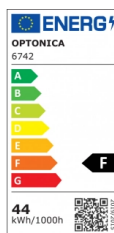

OPTONICA

Тяло С LED Пура Т8 2x150CM 2x22W

Мощност

- 2*22W

Цвят на светлината

Неутрална
светлина

Stamps

Техническа Спецификация

Каталожен Номер	6742
Brand	Optonica

Product Code	OT1-B1
Power	2*22W
Energy Consumption	44 kWh/1000h
Input voltage	AC165-265V
Flux	4000 lm
FLUX per watt	91lm/W
IP	65
Correlated Color Temperature	4500K
Light Color	Неутрална светлина
EAN Code	3800156667426
Energy Efficiency Label	F
Beam angle	120°
On/Off Cycles	100 000x
Instant On	0.1s
Material	PC+Glass
Operating Frequency	50-60 Hz
Temperature	-20°C / +40°C
Ra ≥	80

Life span	25 000 Hours
Color Code	845
Body Color	White
Lumen maintenance at end of service life	70%
Size of product	1585x113x63 mm
Size of package	1620x70 mm
Items per pack	1
Items per box	8
Gross weight	2,131 kg
Net weight	1,922 kg
Warranty	2 Years