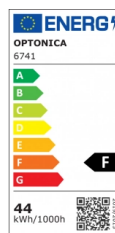

OPTONICA

Тяло С LED Пура Т8 2x150CM 2x22W

Мощност

- 2*22W

Цвят на светлината

Бяла светлина

Stamps

Техническа Спецификация

Каталожен Номер	6741
Brand	Optonica

Product Code	OT1-B1
Power	2*22W
Energy Consumption	44 kWh/1000h
Input voltage	AC165-265V
Flux	4000 lm
FLUX per watt	91lm/W
IP	65
Correlated Color Temperature	6000K
Light Color	Бяла светлина
EAN Code	3800156667419
Energy Efficiency Label	F
Beam angle	120°
On/Off Cycles	100 000x
Instant On	0.1s
Material	Plastic
Operating Frequency	50-60 Hz
Temperature	-20°C / +40°C
Ra ≥	80

Life span	25 000 Hours
Color Code	860
Body Color	White
Lumen maintenance at end of service life	70%
Size of product	1585x113x63 mm
Size of package	1620x70 mm
Items per pack	1
Items per box	8
Gross weight	2,131 kg
Net weight	1,922 kg
Warranty	2 Years