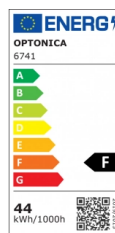

OPTONICA

Тяло С LED Пура Т8 2x150CM 2x22W

Мощност

- 2*22W

Цвят на светлината

Бяла светлина

Stamps

Техническа Спецификация

Каталожен Номер	6741
Brand	Optonica

Product Code	OT1-B1
Power	2*22W
Energy Consumption	44 kWh/1000h
Input voltage	AC165-265V
Flux	4000 lm
FLUX per watt	91lm/W
IP	65
Correlated Color Temperature	6000K
Light Color	Бяла светлина
EAN Code	3800156667419
Energy Efficiency Label	F
Beam angle	120°
On/Off Cycles	100 000x
Instant On	0.1s
Material	PC+Glass
Operating Frequency	50-60 Hz
Temperature	-20°C / +40°C
Ra ≥	80

Life span	25 000 Hours
Color Code	860
Body Color	White
Lumen maintenance at end of service life	70%
Size of product	1585x113x63 mm
Size of package	1620x70 mm
Items per pack	1
Items per box	8
Gross weight	2,131 kg
Net weight	1,922 kg
Warranty	2 Years