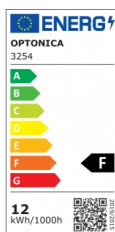

OPTONICA

LED COB Луна Квадратна Регулируема

Мощност

- 12W

Цвят на светлината

Бяла светлина

Техническа Спецификация

Каталожен Номер	3254
Brand	Optonica
Product Code	CB12-A1
Power	12W
Energy Consumption	12 kWh/1000h

Input voltage	AC200-265V
Flux	960lm
FLUX per watt	80lm/W
IP	20
Dimmable	No
Correlated Color Temperature	6000K
Light Color	Бяла светлина
EAN Code	3800156632547
Energy Efficiency Label	F
Beam angle	45°
Power Factor	0.5
On/Off Cycles	25 000x
Instant On	0.1s
Operating Frequency	50-60 Hz
Temperature	-20°C / +40°C
Ra ≥	80
Life span	25 000 Hours
Color Code	860

Body Color	White
LED Type	COB
Lumen maintenance at end of service life	70%
Size of product	115x115x42 mm
Size of package	145x125x70 mm
Items per pack	1
Items per box	50
Color Of The Shell	White
Material	ALU+Glass
Gross weight	0,318 kg
Net weight	0,272 kg
Warranty	2 Years