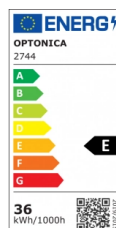

OPTONICA

LED Панел 60x60 3 Години Гаранция

Мощност

- 36W

Цвят на

светлината

Бяла светлина

Stamps

Техническа Спецификация

Каталожен Номер	2744
Brand	Optonica
Product Code	DL36-A2
Power	36W
Energy Consumption	36 kWh/1000h
Input voltage	AC220-240V
Flux	3500 lm
FLUX per watt	97lm/W
IP	20
Dimmable	No
Correlated Color Temperature	6000K
Light Color	Бяла светлина
Wattage Equivalent	233W
EAN Code	3800156627444
Energy Efficiency Label	E
Beam angle	120°

Power Factor	0.95
On/Off Cycles	25 000x
Instant On	0.1s
Material	PS LGP
Operating Frequency	50-60 Hz
Temperature	-20°C / +40°C
Ra ≥	80
Life span	25 000 Hours
Color Code	860
Body Color	White
UGR	<19
Lumen maintenance at end of service life	70%
Size of product	595x595x10 mm
Size of package	660x630x35 mm
Items per pack	6
Color Of The Shell	White
Driver Included	Yes
Gross weight	2,600 kg