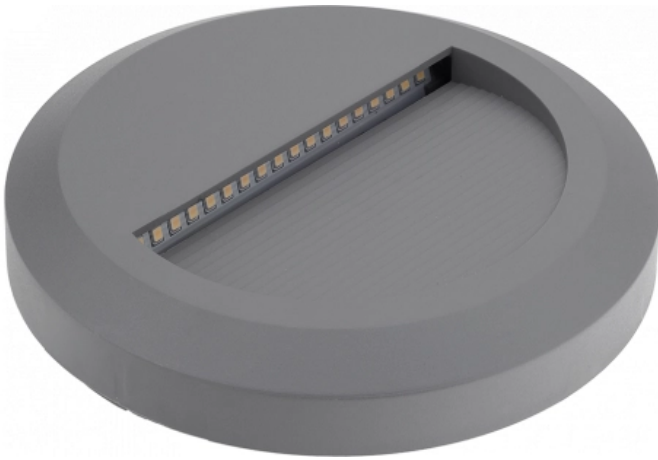

OPTONICA

LED Осветление За Стълби Кръгъл Сив

Мощност

- 2W

Цвят на светлината

Неутрална светлина

Stamps

Техническа Спецификация

Каталожен Номер	7508
Brand	Optonica
Product Code	WL2-A5
Power	2W
Energy Consumption	2 kWh/1000h
Input voltage	AC220-240V
Flux	80 lm
FLUX per watt	40lm/W
IP	65
Dimmable	No
Correlated Color Temperature	4000K
Light Color	Неутрална светлина
Wattage Equivalent	8W
EAN Code	3800156675087
Energy Efficiency Label	G
Beam angle	55°

Power Factor	0.5
On/Off Cycles	25 000x
Instant On	0.1s
Material	Polycarbonate
Operating Frequency	50-60 Hz
Temperature	-20°C / +40°C
Ra ≥	80
Life span	25 000 Hours
Color Code	842
Body Color	Gray
Mount Type	Step light
Lumen maintenance at end of service life	70%
Size of product	φ150x27 mm
Size of package	160x160x40 mm
Items per pack	1
Items per box	50
Color Of The Shell	Grey
Gross weight	0,257 kg