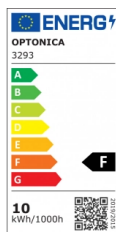

OPTONICA

LED Луна Квадратна Насочваща Се 5W

Мощност

- 10W

Цвят на светлината

Бяла светлина

Stamps

Техническа Спецификация

Каталожен Номер	3293
Brand	Optonica
Product Code	CB10-A1
Power	10W
Energy Consumption	10 kWh/1000h
Input voltage	AC100-240V
Flux	750 lm
FLUX per watt	75lm/W
IP	20
Dimmable	No
Correlated Color Temperature	6000K
Light Color	Бяла светлина
Wattage Equivalent	50W
EAN Code	3800156632936

Energy Efficiency Label	F
Beam angle	50°
Hole Size	φ105 mm
Power Factor	0.9
On/Off Cycles	25 000x
Instant On	0.1s
Material	Plastic
Operating Frequency	50-60 Hz
Temperature	-20°C / +40°C
Ra ≥	80
Life span	25 000 Hours
Color Code	860
Body Color	White
Mount Type	Built-In
Lumen maintenance at end of service life	70%
Size of product	115x115x50 mm
Size of package	140x120x70 mm
Items per pack	1

Items per box	50
Color Of The Shell	White
Mounting dimensions	Ø 100 mm
Gross weight	0,155 kg
Net weight	0,118 kg
Warranty	2 Years