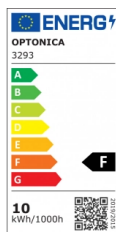

OPTONICA

LED Луна Квадратна Насочваща Ce 5W

Мощност

- 10W

Цвят на светлината

Бяла светлина

Stamps

Техническа Спецификация

Каталожен Номер	3293
Brand	Optonica
Product Code	CB10-A1
Power	10W
Energy Consumption	10 kWh/1000h
Input voltage	AC100-240V
Flux	750 lm
FLUX per watt	75lm/W
IP	20
Dimmable	No
Correlated Color Temperature	6000K
Light Color	Бяла светлина
Wattage Equivalent	50W
EAN Code	3800156632936

Energy Efficiency Label	F
Beam angle	50°
Hole Size	φ105 mm
Power Factor	0.9
On/Off Cycles	25 000x
Instant On	0.1s
Material	Plastic
Operating Frequency	50-60 Hz
Temperature	-20°C / +40°C
Ra ≥	80
Life span	25 000 Hours
Color Code	860
Body Color	White
Mount Type	Built-In
Lumen maintenance at end of service life	70%
Size of product	115x115x50 mm
Size of package	140x120x70 mm
Items per pack	1

Items per box	50
Color Of The Shell	White
Mounting dimensions	Ø 100 mm
Gross weight	0,155 kg
Net weight	0,118 kg
Warranty	2 Years