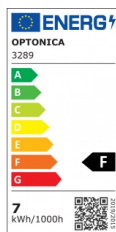

OPTONICA

LED Луна Квадратна Насочваща Се 5W

Мощност

- 7W

Цвят на светлината

Топла светлина

Stamps

Техническа Спецификация

| | |
|-------------------------------------|----------------|
| Каталожен Номер | 3289 |
| Brand | Optonica |
| Product Code | CB7-A1 |
| Power | 7W |
| Energy Consumption | 7 kWh/1000h |
| Input voltage | AC100-240V |
| Flux | 525 lm |
| FLUX per watt | 75lm/W |
| IP | 20 |
| Dimmable | No |
| Correlated Color Temperature | 2700K |
| Light Color | Топла светлина |
| Wattage Equivalent | 45W |
| EAN Code | 3800156632899 |

| | |
|---|---------------|
| Energy Efficiency Label | F |
| Beam angle | 50° |
| Hole Size | φ75-80 mm |
| Power Factor | 0.9 |
| On/Off Cycles | 25 000x |
| Instant On | 0.1s |
| Material | Plastic |
| Operating Frequency | 50-60 Hz |
| Temperature | -20°C / +40°C |
| Ra ≥ | 80 |
| Life span | 25 000 Hours |
| Color Code | 827 |
| Body Color | White |
| Mount Type | Built-In |
| Lumen maintenance at end of service life | 70% |
| Size of product | 90x90x40 mm |
| Size of package | 115x100x60 mm |
| Items per pack | 1 |

| | |
|----------------------------|----------|
| Items per box | 50 |
| Color Of The Shell | White |
| Mounting dimensions | Ø 100 mm |
| Gross weight | 0,100 kg |
| Net weight | 0,076 kg |
| Warranty | 2 Years |