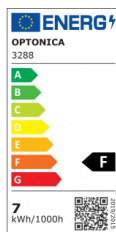

OPTONICA

LED Луна Квадратна Насочваща Се 5W

Мощност

- 7W

Цвят на светлината

Неутрална
светлина

Stamps

Техническа Спецификация

Каталожен Номер	3288
Brand	Optonica
Product Code	CB7-A1
Power	7W
Energy Consumption	7 kWh/1000h
Input voltage	AC100-240V
Flux	525 lm
FLUX per watt	75lm/W
IP	20
Dimmable	No
Correlated Color Temperature	4500K
Light Color	Неутрална светлина
Wattage Equivalent	45W
EAN Code	3800156632882

Energy Efficiency Label	F
Beam angle	50°
Hole Size	φ75-80 mm
Power Factor	0.9
On/Off Cycles	25 000x
Instant On	0.1s
Material	Plastic
Operating Frequency	50-60 Hz
Temperature	-20°C / +40°C
Ra ≥	80
Life span	25 000 Hours
Color Code	845
Body Color	White
Mount Type	Built-In
Lumen maintenance at end of service life	70%
Size of product	90x90x40 mm
Size of package	115x100x60 mm
Items per pack	1

Items per box	50
Color Of The Shell	White
Mounting dimensions	Ø 100 mm
Gross weight	0,100 kg
Net weight	0,076 kg
Warranty	2 Years