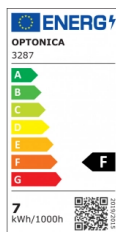

OPTONICA

LED Луна Квадратна Насочваща Се 5W

Мощност

- 7W

Цвят на светлината

Бяла светлина

Stamps

Техническа Спецификация

Каталожен Номер	3287
Brand	Optonica
Product Code	CB7-A1
Power	7W
Energy Consumption	7 kWh/1000h
Input voltage	AC100-240V
Flux	525 lm
FLUX per watt	75lm/W
IP	20
Dimmable	No
Correlated Color Temperature	6000K
Light Color	Бяла светлина
Wattage Equivalent	45W
EAN Code	3800156632875

Energy Efficiency Label	F
Beam angle	50°
Hole Size	φ75-80 mm
Power Factor	0.9
On/Off Cycles	25 000x
Instant On	0.1s
Material	Plastic
Operating Frequency	50-60 Hz
Temperature	-20°C / +40°C
Ra ≥	80
Life span	25 000 Hours
Color Code	860
Body Color	White
Mount Type	Built-In
Lumen maintenance at end of service life	70%
Size of product	90x90x40 mm
Size of package	115x100x60 mm
Items per pack	1

Items per box	50
Color Of The Shell	White
Mounting dimensions	Ø 100 mm
Gross weight	0,100 kg
Net weight	0,076 kg
Warranty	2 Years