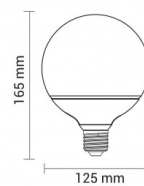

OPTONICA

LED Крушка Филамент G125 E27

Мощност

- 6.5W

Цвят на светлината

Топла светлина

Stamps

Техническа Спецификация

Каталожен Номер	1860
Brand	Optonica
Product Code	SP6.5-A1
Socket	E27
Power	6.5W
Energy Consumption	6.5 kWh/1000h
Input voltage	AC175-265V
Flux	810 lm
FLUX per watt	125lm/W
IP	20
Dimmable	No
Correlated Color Temperature	2700K
Light Color	Топла светлина
Wattage Equivalent	50W
EAN Code	3800156618602
Energy Efficiency Label	E

Beam angle	300°
Power Factor	0.5
Power LED	6.5W
On/Off Cycles	25 000x
Instant On	0.2s
Material	Glass
Operating Frequency	50-60 Hz
Temperature	-20°C / +40°C
Ra ≥	80
Life span	25 000 Hours
Color Code	827
Lumen maintenance at end of service life	70%
Size of product	125x165 mm
Size of package	175x130x125 mm
Items per pack	1
Items per box	50
Gross weight	0,219 kg
Net weight	0,146 kg