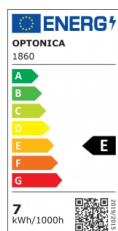

OPTONICA

LED Крушка Филамент G125 E27

Мощност

- 6.5W

Цвят на светлината

Топла светлина

Stamps

Техническа Спецификация

Каталожен Номер	1860
Brand	Optonica
Product Code	SP6.5-A1
Socket	E27
Power	6.5W
Energy Consumption	6.5 kWh/1000h
Input voltage	AC175-265V
Flux	810 lm
FLUX per watt	125lm/W
IP	20
Dimmable	No
Correlated Color Temperature	2700K
Light Color	Топла светлина
Wattage Equivalent	50W
EAN Code	3800156618602
Energy Efficiency Label	E

Beam angle	300°
Power Factor	0.5
Power LED	6.5W
On/Off Cycles	25 000x
Instant On	0.2s
Material	Glass
Operating Frequency	50-60 Hz
Temperature	-20°C / +40°C
Ra ≥	80
Life span	25 000 Hours
Color Code	827
Lumen maintenance at end of service life	70%
Size of product	125x165 mm
Size of package	175x130x125 mm
Items per pack	1
Items per box	50
Gross weight	0,219 kg
Net weight	0,146 kg