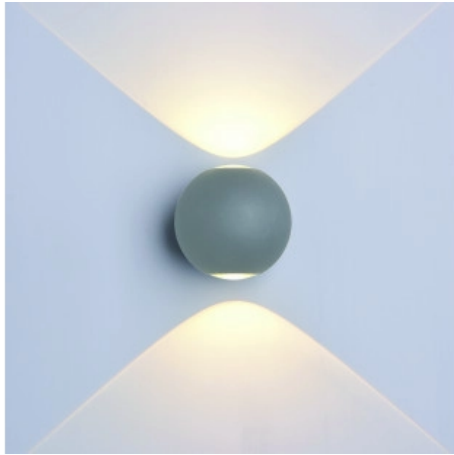

OPTONICA

LED Стенен Осветител Кръгъл Сиво Тяло

Мощност

- 6W

Цвят на светлината

Неутрална
светлина

Stamps

Техническа Спецификация

Каталожен Номер	7498
Brand	Optonica
Product Code	WL6-A5
Power	6W
Energy Consumption	6 kWh/1000h
Input voltage	AC220-240V
Flux	660 lm
FLUX per watt	110lm/W
IP	54
Dimmable	No
Correlated Color Temperature	4000K
Light Color	Неутрална светлина
Wattage Equivalent	44W
EAN Code	3800156674981

Energy Efficiency Label	E
Beam angle	90°
Power Factor	0.9
On/Off Cycles	25 000x
Instant On	0.1s
Material	Aluminium
Operating Frequency	50-60 Hz
Temperature	-20°C / +40°C
Life span	25 000 Hours
Color Code	840
Body Color	Gray
LED Type	Cree
Lumen maintenance at end of service life	70%
Size of product	φ110 mm
Size of package	115x115x115 mm
Items per pack	1
Items per box	20
Color Of The Shell	Grey