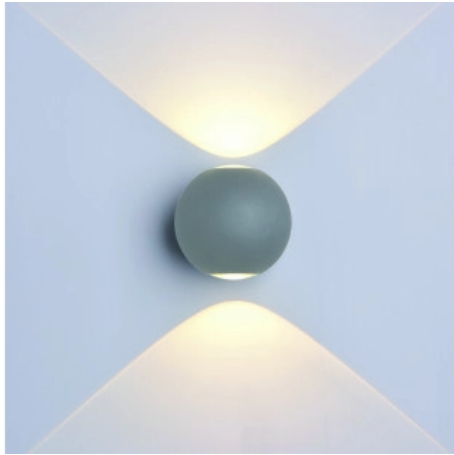

OPTONICA

LED Стенен Осветител Кръгъл Сиво Тяло

Мощност

- 6W

Цвят на светлината

Топла светлина

Stamps

Техническа Спецификация

Каталожен Номер	7495
Brand	Optonica
Product Code	WL6-A5
Power	6W
Energy Consumption	6 kWh/1000h
Input voltage	AC220-240V
Flux	660 lm
FLUX per watt	110lm/W
IP	54
Dimmable	No
Correlated Color Temperature	3000K
Light Color	Топла светлина
Wattage Equivalent	44W
EAN Code	3800156674950

Energy Efficiency Label	E
Beam angle	90°
Power Factor	0.9
On/Off Cycles	25 000x
Instant On	0.1s
Material	Aluminium
Operating Frequency	50-60 Hz
Temperature	-20°C / +40°C
Life span	25 000 Hours
Color Code	830
Body Color	Gray
LED Type	Cree
Lumen maintenance at end of service life	70%
Size of product	φ110 mm
Size of package	115x115x115 mm
Items per pack	1
Items per box	20
Color Of The Shell	Grey