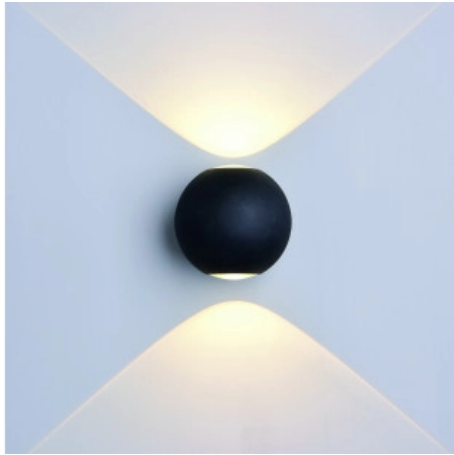

OPTONICA

LED Стенен Осветител Кръгъл Черно Тяло

Мощност

- 6W

Цвят на светлината

Топла светлина

Stamps

Техническа Спецификация

Каталожен Номер	7494
Brand	Optonica
Product Code	WL6-A5
Power	6W
Energy Consumption	6 kWh/1000h
Input voltage	AC220-240V
Flux	660 lm
FLUX per watt	110lm/W
IP	54
Dimmable	No
Correlated Color Temperature	3000K
Light Color	Топла светлина
Wattage Equivalent	44W
EAN Code	3800156674943

Energy Efficiency Label	E
Beam angle	90°
Power Factor	0.9
On/Off Cycles	25 000x
Instant On	0.1s
Material	Aluminium
Operating Frequency	50-60 Hz
Temperature	-20°C / +40°C
Life span	25 000 Hours
Color Code	830
Body Color	Black
LED Type	Cree
Lumen maintenance at end of service life	70%
Size of product	φ110 mm
Size of package	115x115x115 mm
Items per pack	1
Items per box	20
Color Of The Shell	Black