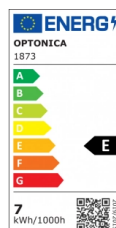

OPTONICA

LED Крушка Филамент А60 Е27

Мощност

- 6.5W

**Цвят на
светлината**

Бяла светлина

Stamps

Техническа Спецификация

Каталожен Номер	1873
Brand	Optonica
Product Code	SP6.5-A1
Socket	E27
Power	6.5W
Energy Consumption	6.5 kWh/1000h
Input voltage	AC175-265V
Flux	810 lm
FLUX per watt	125lm/W
IP	20
Dimmable	No
Correlated Color Temperature	6000K
Light Color	Бяла светлина
Wattage Equivalent	56W
EAN Code	3800156618732
Energy Efficiency Label	E

Beam angle	300°
Power Factor	0.5
Power LED	6.5W
On/Off Cycles	25 000x
Instant On	0.2s
Material	Glass
Operating Frequency	50-60 Hz
Temperature	-20°C / +40°C
Ra ≥	80
Life span	25 000 Hours
Color Code	860
Lumen maintenance at end of service life	70%
Size of product	60x106 mm
Size of package	115x60x60 mm
Size of Box	705x360x255 mm
Items per pack	1
Items per box	100
Gross weight	0,050 kg